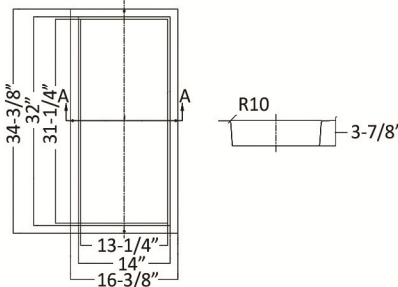

Gauge: 20

(One Support Plate Included)

Listed: \$350.00

NI421403

Size: 16-3/8" x 44-3/8" x 3-7/8"

Material: Stainless Steel

Gauge: 20

(One Support Plate Included)

Listed: \$280.00

NI361403

Size: 16-3/8" x 38-3/8" x 3-7/8"

Material: Stainless Steel

Gauge: 20

(One Support Plate Included)

Listed: \$200.00

NI321403

Size: 16-3/8" x 34-3/8" x 3-7/8"

Material: Stainless Steel

Gauge: 20

(One Support Plate Included)

Listed: \$160.00

More Shower Niche products are on the other side of this flyer

This flyer is only for wholesale customers & not for retail purpose.
We reserve the right to make any changes and corrections.

<p>NI241403</p> 		<p>Size: 16-3/8" x 26-3/8" x 3-7/8" Material: Stainless Steel Gauge: 20 (One Support Plate Included) Listed: \$110.00</p>
<p>NI181403</p> 		<p>Size: 16-3/8" x 20-3/8" x 3-7/8" Material: Stainless Steel Gauge: 20 (One Support Plate Included) Listed: \$100.00</p>
<p>NI141403</p> 		<p>Size: 16-3/8" x 16-3/8" x 3-7/8" Material: Stainless Steel Gauge: 20 Listed: \$90.00</p>
<p>NI140903</p> 		<p>Size: 11-3/8" x 16-3/8" x 3-7/8" Material: Stainless Steel Gauge: 20 Listed: \$76.00</p>
<p>NI050703</p> 		<p>Size: 9-3/8" x 7-3/8" x 3-7/8" Material: Stainless Steel Gauge: 20 Listed: \$50.00</p>
<p>NISP1303 Support Plate</p> 		<p>Size: 13-5/16" x 3-1/8" x 1/32" Material: Stainless Steel Listed: \$10.00</p>
<p>NIGS1303 Glass Support Plate</p> 		<p>Size: 12-3/4" x 3-1/8" x 3/8" Material: Glass Listed: \$20.00</p>