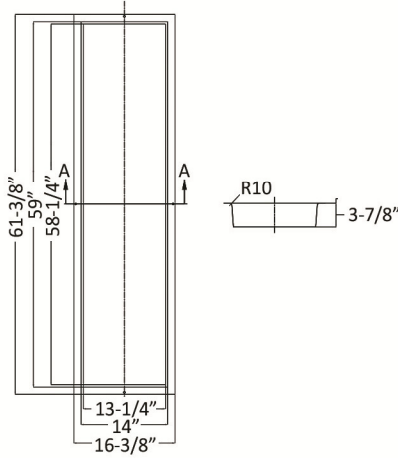

Dawn.

Kitchen & Bath Products, Inc.

NEW

Shower Niche

designs to provide
extra area for your spaces

NI591403

Size: 16-3/8" x 61-3/8" x 3-7/8"

Material: Stainless Steel

Gauge: 20

(One Support Plate Included)

Listed: \$350.00

NI421403

Size: 16-3/8" x 44-3/8" x 3-7/8"

Material: Stainless Steel

Gauge: 20

(One Support Plate Included)

Listed: \$280.00

NI361403

Size: 16-3/8" x 38-3/8" x 3-7/8"

Material: Stainless Steel

Gauge: 20

(One Support Plate Included)

Listed: \$200.00

NI321403

Size: 16-3/8" x 34-3/8" x 3-7/8"

Material: Stainless Steel

Gauge: 20

(One Support Plate Included)

Listed: \$160.00

More Shower Niche products are on the other side of this flyer

This flyer is only for wholesale customers & not for retail purpose.
We reserve the right to make any changes and corrections.