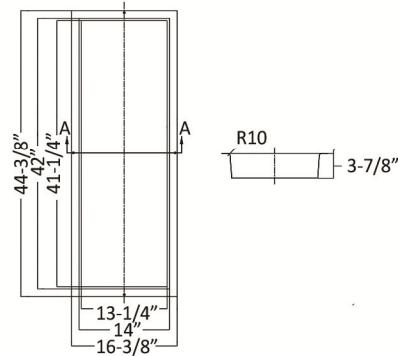

Dawn.

Kitchen & Bath Products, Inc.

NEW

Shower Niche

designs to provide
extra area for your spaces

NI591403

Size: 16-3/8" x 61-3/8" x 3-7/8"

Material: Stainless Steel

Gauge: 20

(One Support Plate Included)

Listed: \$350.00

NI421403

Size: 16-3/8" x 44-3/8" x 3-7/8"

Material: Stainless Steel

Gauge: 20

(One Support Plate Included)

Listed: \$280.00

NI361403

Size: 16-3/8" x 38-3/8" x 3-7/8"

Material: Stainless Steel

Gauge: 20

(One Support Plate Included)

Listed: \$200.00

NI321403

Size: 16-3/8" x 34-3/8" x 3-7/8"

Material: Stainless Steel

Gauge: 20

(One Support Plate Included)

Listed: \$160.00

More Shower Niche products are on the other side of this flyer

This flyer is only for wholesale customers & not for retail purpose.
We reserve the right to make any changes and corrections.