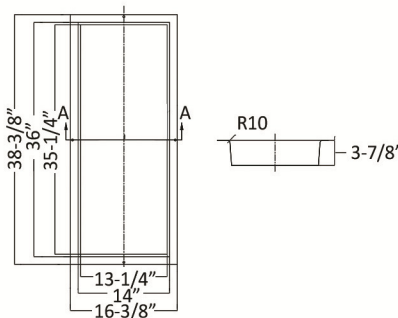

Dawn.

Kitchen & Bath Products, Inc.

NEW

Shower Niche

designs to provide
extra area for your spaces

NI591403

Size: 16-3/8" x 61-3/8" x 3-7/8"

Material: Stainless Steel

Gauge: 20

(One Support Plate Included)

Listed: \$350.00

NI421403

Size: 16-3/8" x 44-3/8" x 3-7/8"

Material: Stainless Steel

Gauge: 20

(One Support Plate Included)

Listed: \$280.00

NI361403

Size: 16-3/8" x 38-3/8" x 3-7/8"

Material: Stainless Steel

Gauge: 20

(One Support Plate Included)

Listed: \$200.00

NI321403

Size: 16-3/8" x 34-3/8" x 3-7/8"

Material: Stainless Steel

Gauge: 20

(One Support Plate Included)

Listed: \$160.00

More Shower Niche products are on the other side of this flyer

This flyer is only for wholesale customers & not for retail purpose.
We reserve the right to make any changes and corrections.